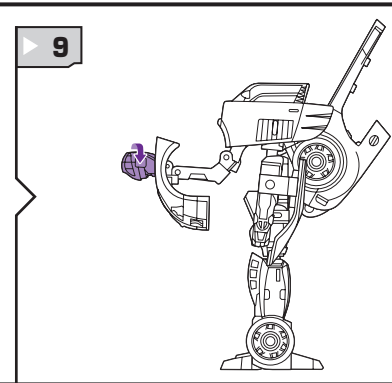

TRANSFORMERS

AGES 5+
83743/15200 Asst.

JOLT
DECEPTICON

NOTE: Some parts are made to detach if excessive force is applied and are designed to be reattached if separation occurs. Adult supervision may be necessary for younger children.

TRANSFORMERS.COM

CHANGING TO ROBOT

TURBO MODE

Reverse order of instructions to convert back into vehicle.